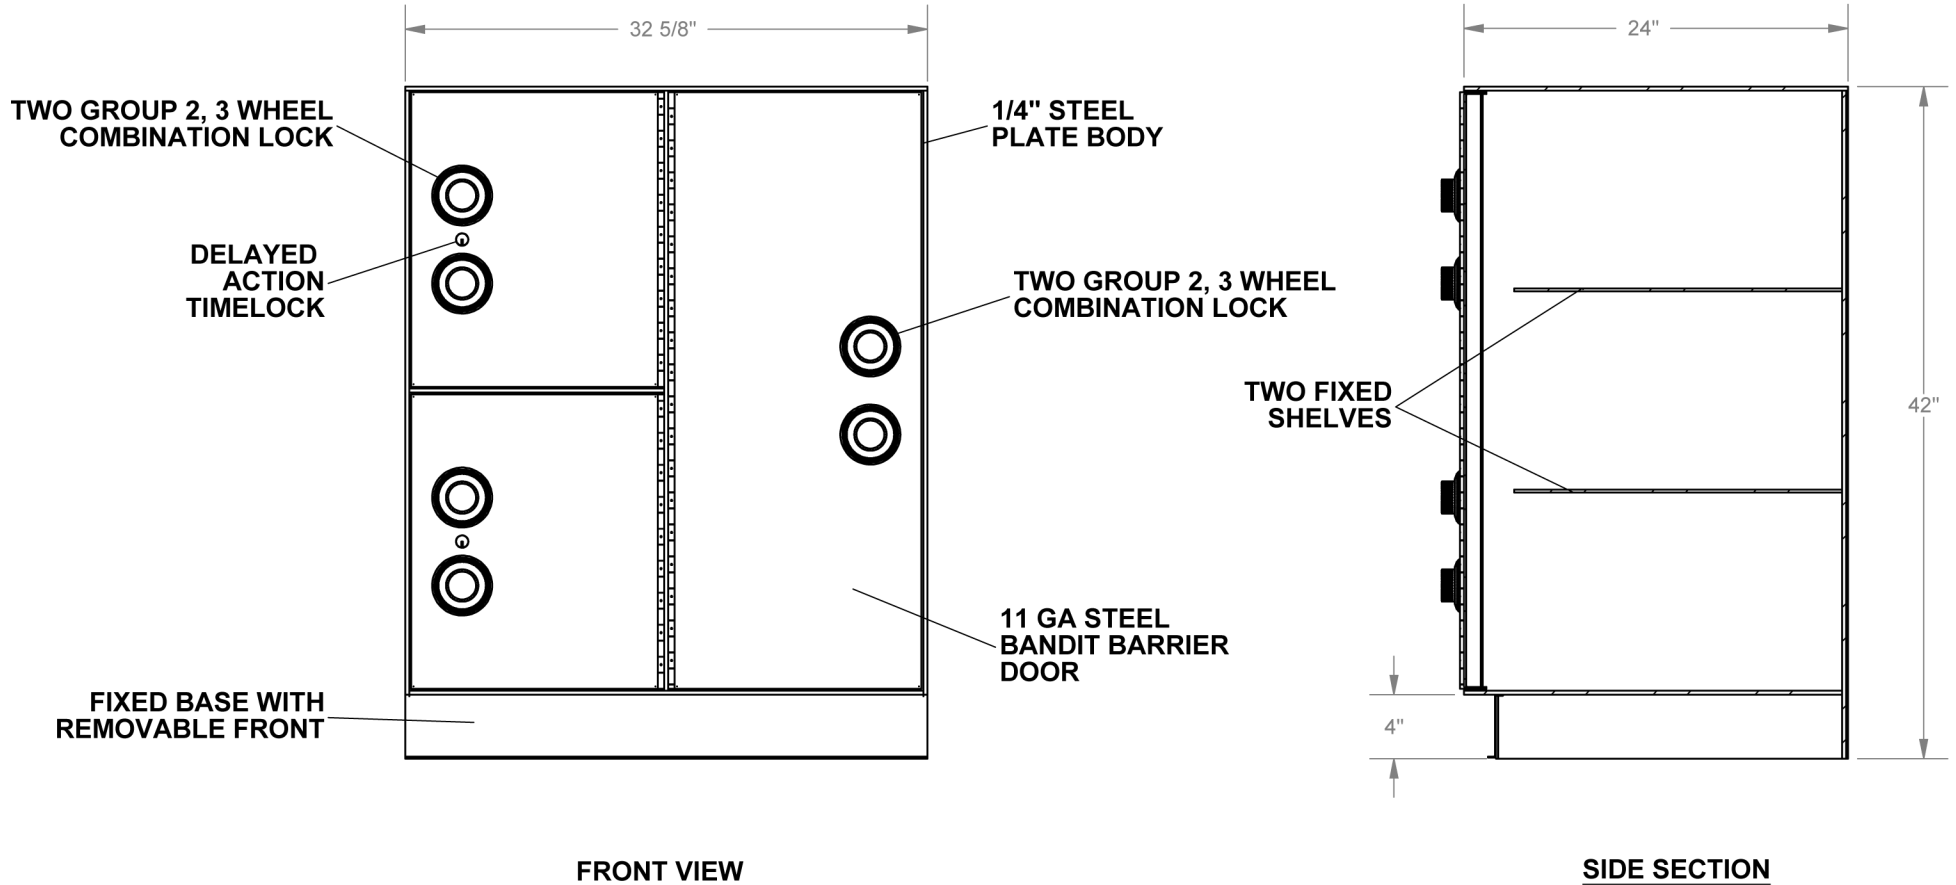

# B4232-312-SM THREE COMPARTMENT LOCKER

**FRONT VIEW**

**SIDE SECTION**