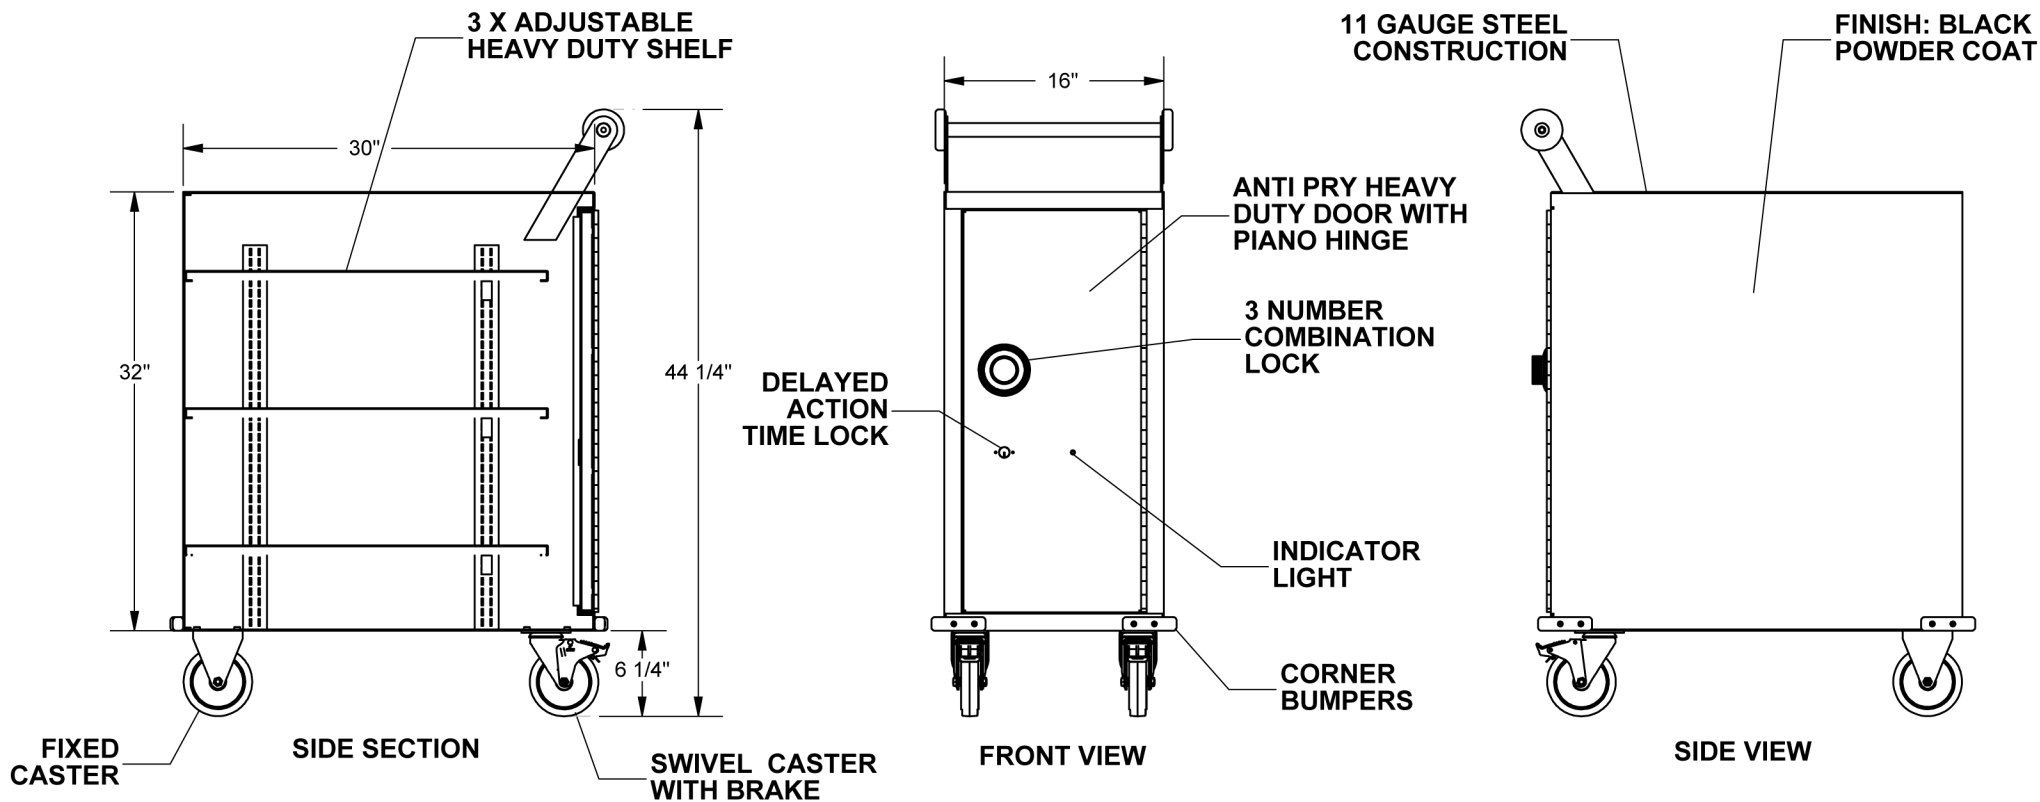

CT3216 TRANSPORT TROLLEY

• **OPTIONAL ELECTRONIC LOCK**