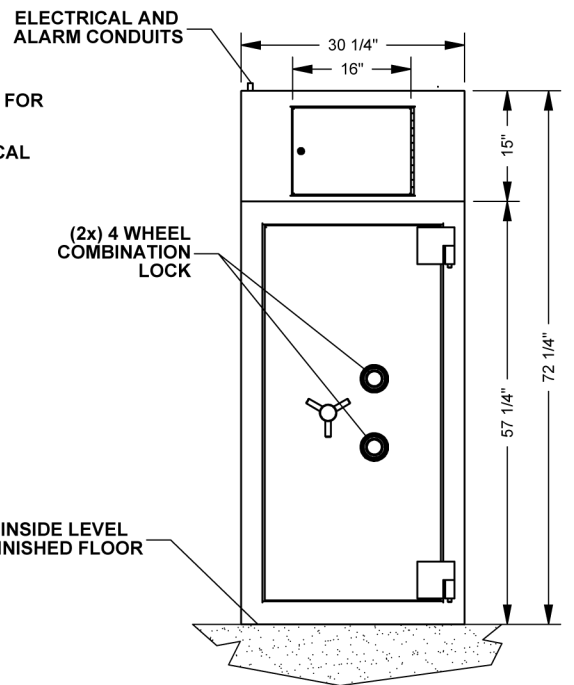

# ND5124C-C1 NIGHT DEPOSIT WITH CLEARING SAFE

TOP SECTION (DOOR SWING)

FRONT VIEW (OUTSIDE)

SIDE SECTION

BACK VIEW (INSIDE)