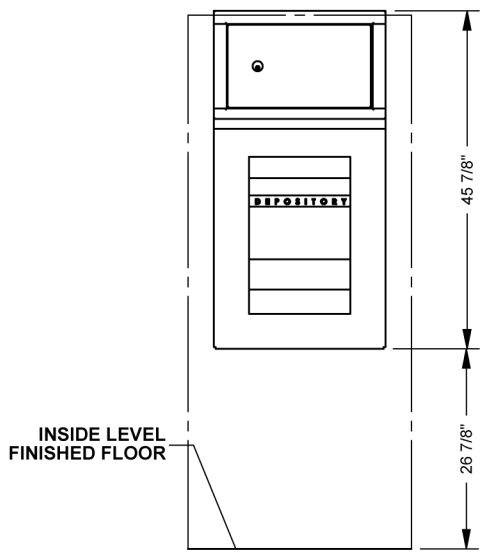

WALL OPENING

# ND5124C-C1 NIGHT DEPOSIT WITH CLEARING SAFE

TOP SECTION (DOOR SWING)

FRONT VIEW (OUTSIDE)

SIDE SECTION

BACK VIEW (INSIDE)