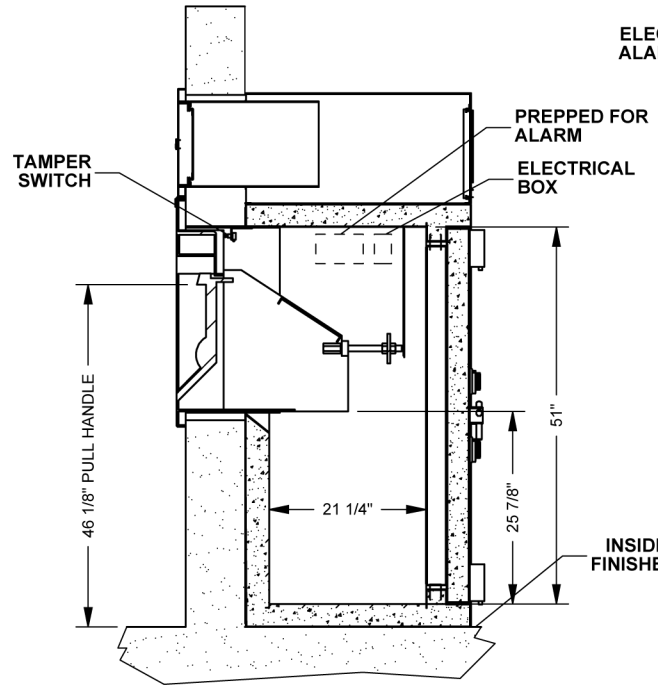

WALL OPENING

# ND5124C-C1 NIGHT DEPOSIT WITH CLEARING SAFE

TOP SECTION (DOOR SWING)

FRONT VIEW (OUTSIDE)

SIDE SECTION

BACK VIEW (INSIDE)