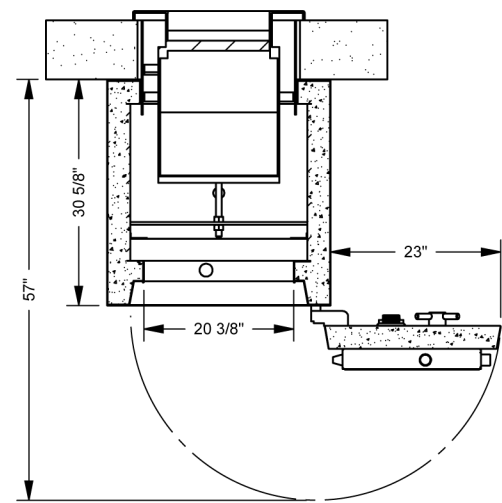

WALL OPENING

# ND5124C-C1 NIGHT DEPOSIT WITH CLEARING SAFE

TOP SECTION (DOOR SWING)

FRONT VIEW (OUTSIDE)

SIDE SECTION

BACK VIEW (INSIDE)