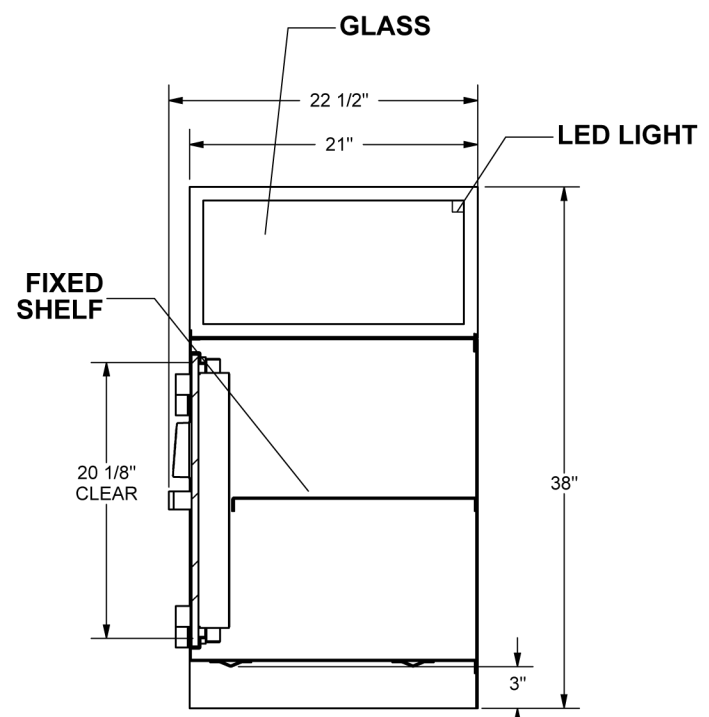

B2748-DD-SM TRADESHOW SAFE WITH DISPLAY CASE

TOP SECTION

FRONT VIEW

SIDE SECTION