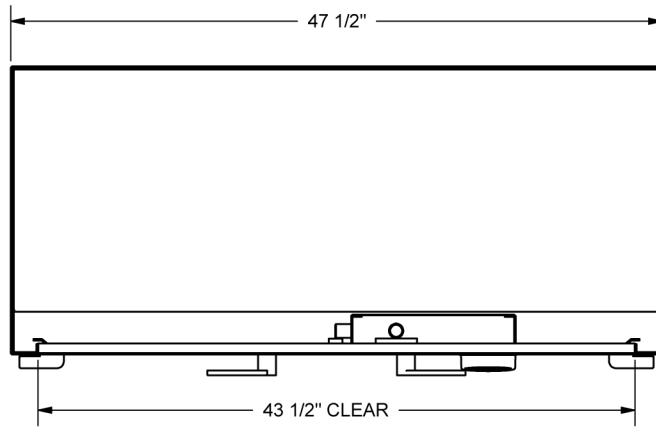

B2748-DD-SM TRADESHOW SAFE WITH DISPLAY CASE

TOP SECTION

FRONT VIEW

SIDE SECTION