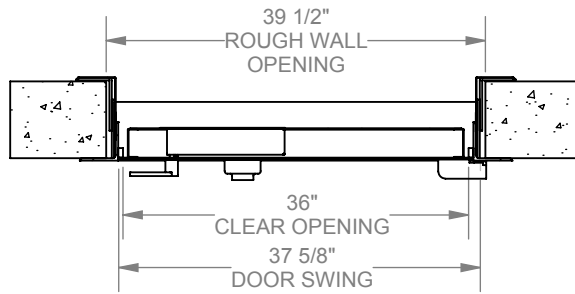

SSC303 SECURITY VAULT DOOR

RIGHT HAND OUTSWING SHOWN
LEFT HAND OUTSWING OPPOSITE

TOP SECTION

GROUP 2, 3 WHEEL
COMBINATION LOCK

FRONT VIEW

SIDE SECTION