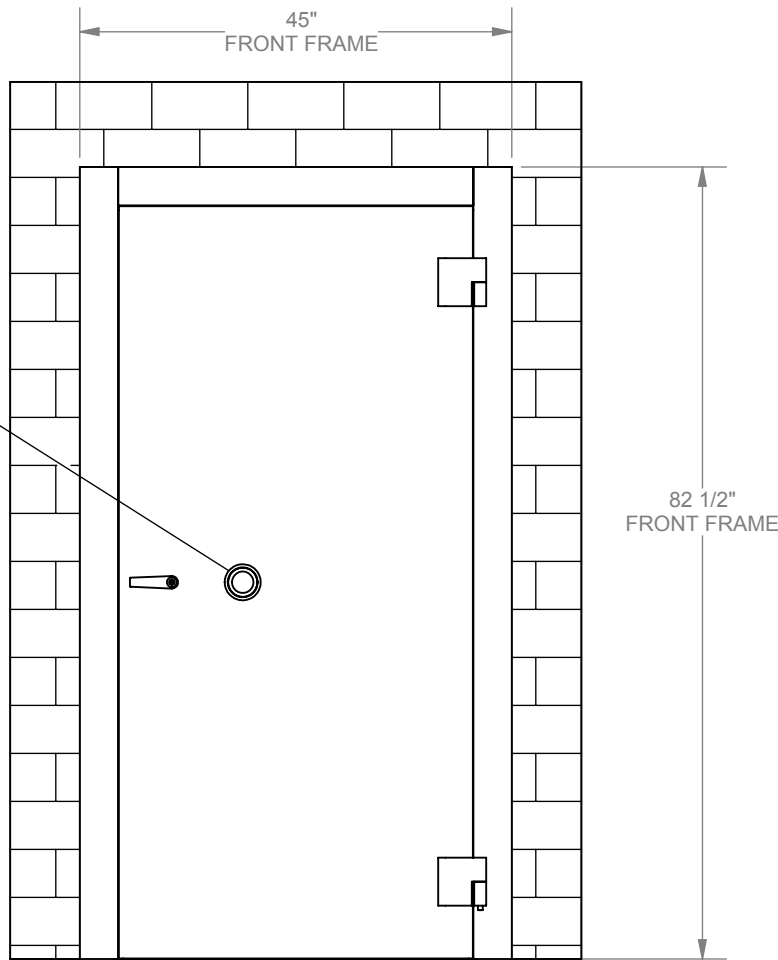

SSC303 SECURITY VAULT DOOR

RIGHT HAND OUTSWING SHOWN
LEFT HAND OUTSWING OPPOSITE

TOP SECTION

GROUP 2, 3 WHEEL
COMBINATION LOCK

FRONT VIEW

SIDE SECTION