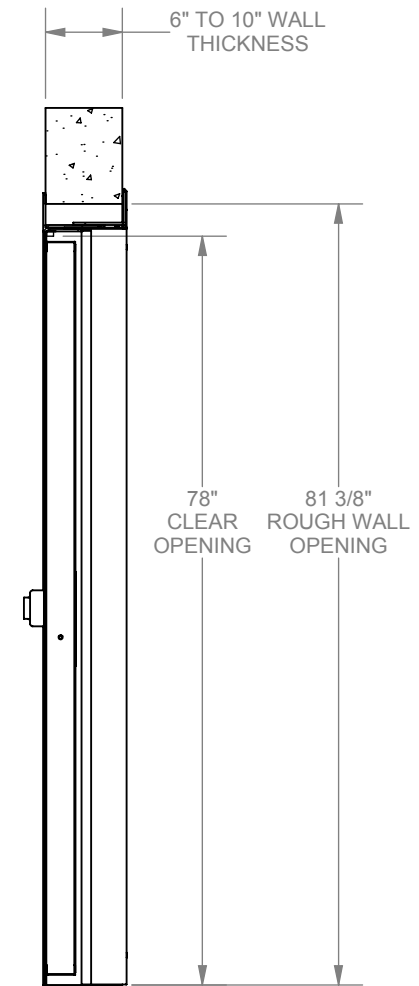

SSC303 SECURITY VAULT DOOR

RIGHT HAND OUTSWING SHOWN
LEFT HAND OUTSWING OPPOSITE

TOP SECTION

GROUP 2, 3 WHEEL
COMBINATION LOCK

FRONT VIEW

SIDE SECTION