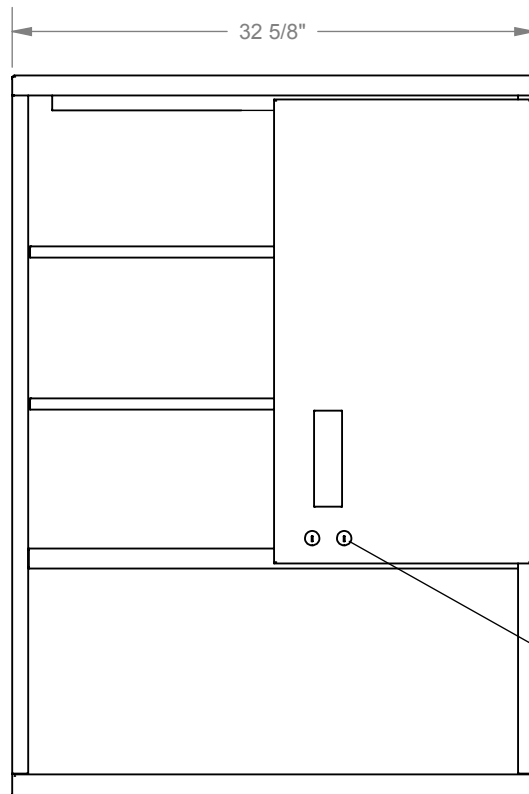

VC2200 UPPER VAULT CUPBOARD WITH WORKSPACE AND ADJUSTABLE SHELVES

FRONT VIEW

SIDE SECTION