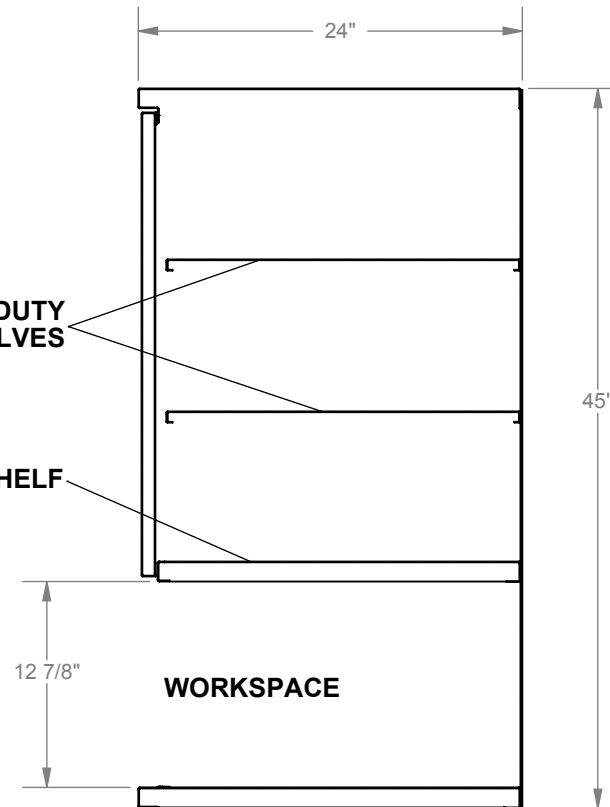

VC2200 UPPER VAULT CUPBOARD WITH WORKSPACE AND ADJUSTABLE SHELVES

FRONT VIEW

SIDE SECTION